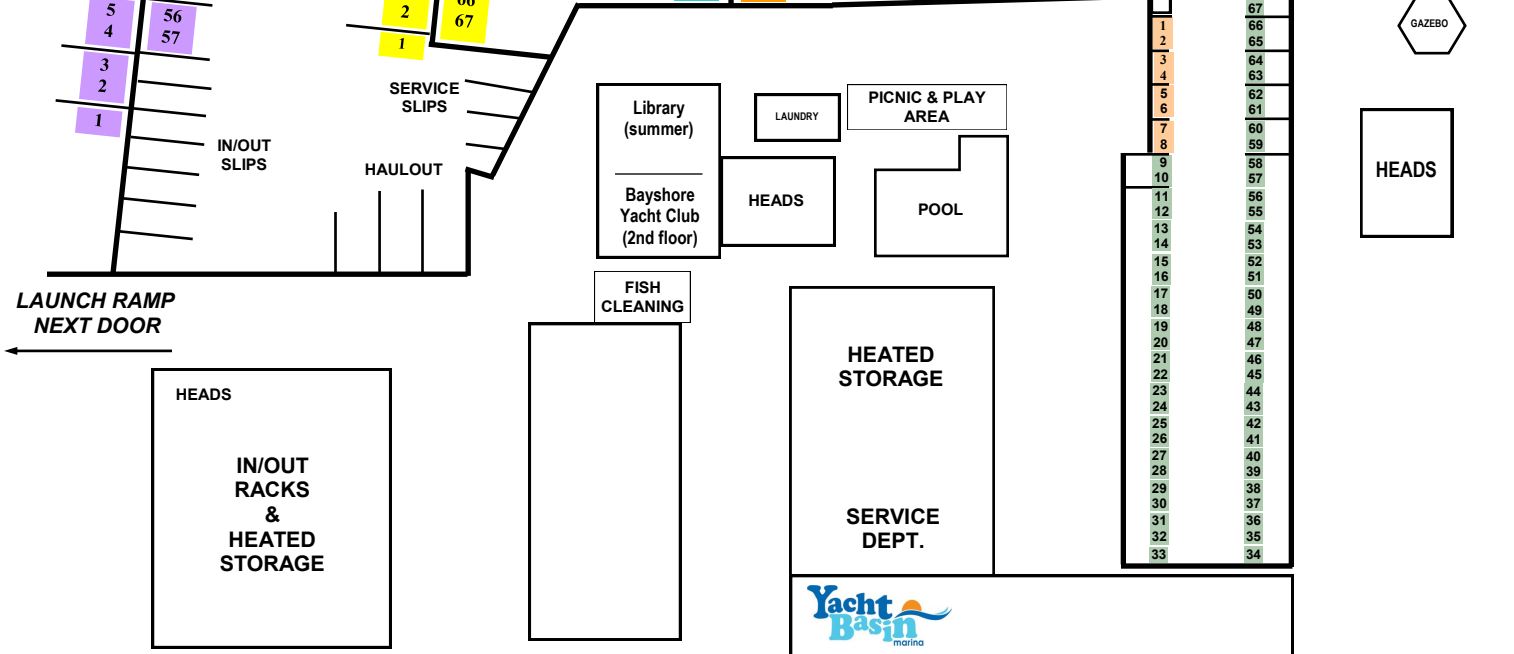

MAXIMUM BOAT LENGTHS	
21'	35'
30'	40'
30'	45'
30'	50'
30'	

LAKE MACATAWA

HOLLAND ← OTTAWA BEACH RD → HOLLAND STATE PARK—2 MILES →