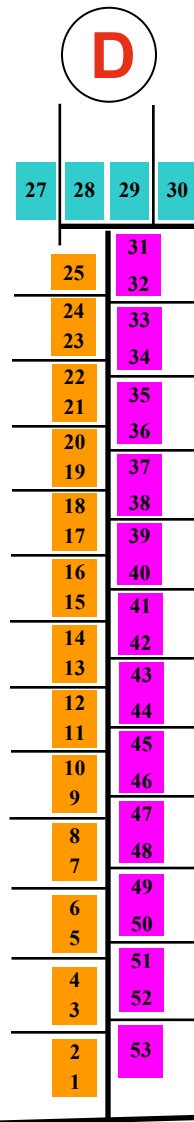

MAXIMUM BOAT LENGTHS	
21'	35'
30'	40'
30'	45'
30'	50'
30'	

LAKE MACATAWA

HOLLAND ← OTTAWA BEACH RD → HOLLAND STATE PARK—2 MILES →