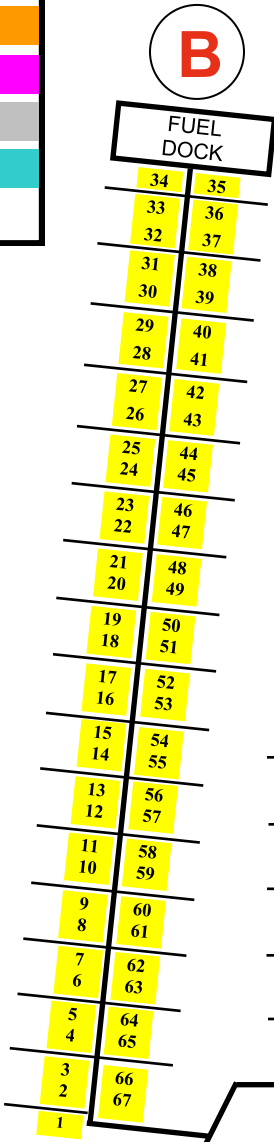

MAXIMUM BOAT LENGTHS	
21'	35'
30'	40'
30'	45'
30'	50'
30'	

LAKE MACATAWA

HOLLAND ← OTTAWA BEACH RD → HOLLAND STATE PARK—2 MILES →