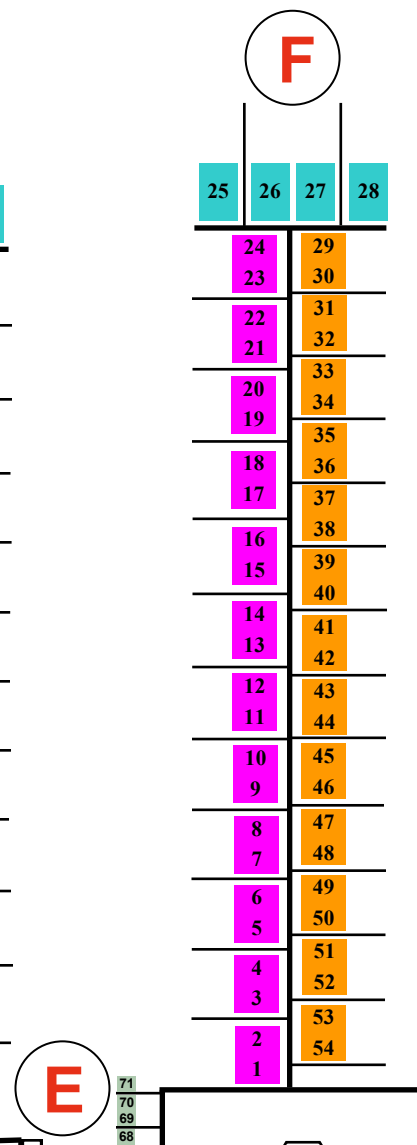

MAXIMUM BOAT LENGTHS	
21'	35'
30'	40'
30'	45'
30'	50'
30'	

LAKE MACATAWA

HOLLAND ← OTTAWA BEACH RD → HOLLAND STATE PARK—2 MILES →