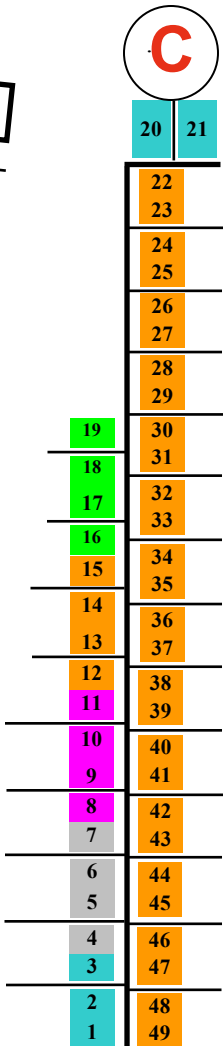

MAXIMUM BOAT LENGTHS	
21'	35'
30'	40'
30'	45'
30'	50'
30'	

LAKE MACATAWA

HOLLAND ← OTTAWA BEACH RD → HOLLAND STATE PARK—2 MILES →