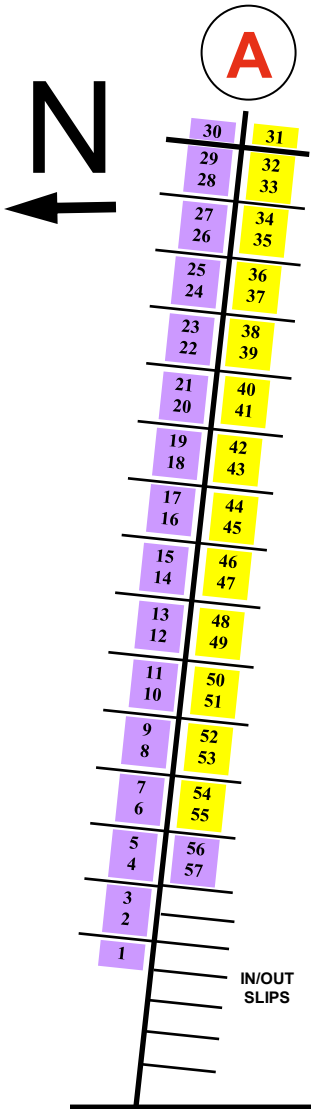

MAXIMUM BOAT LENGTHS	
21'	35'
30'	40'
30'	45'
30'	50'
30'	

LAKE MACATAWA

HOLLAND ← OTTAWA BEACH RD → HOLLAND STATE PARK—2 MILES →